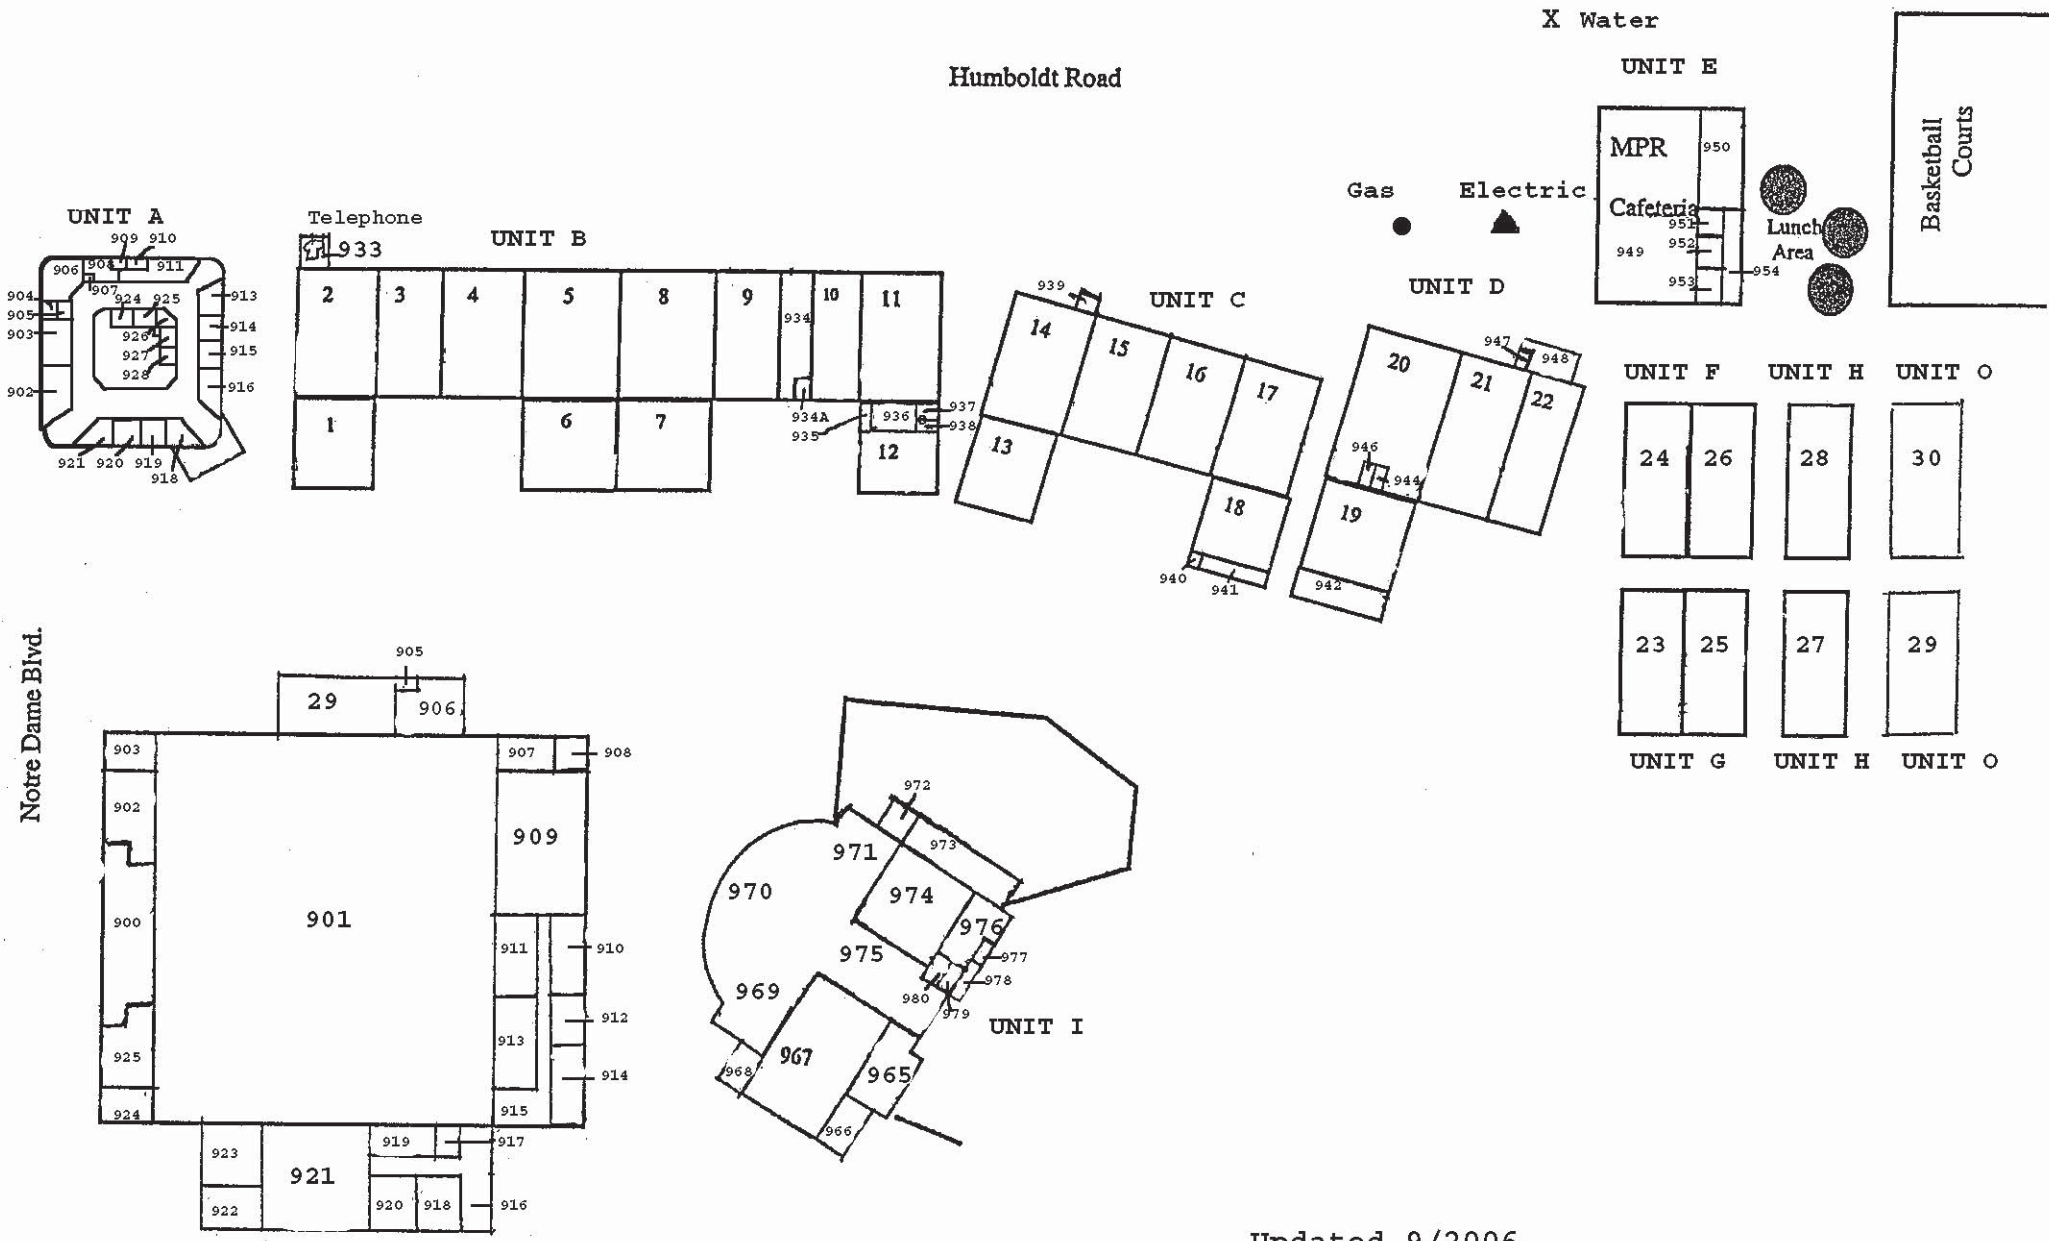

Marsh Junior High School
2253 Humboldt Road
Chico, CA 95928

UNIT L NOC 8/22/03

Updated 9/2006