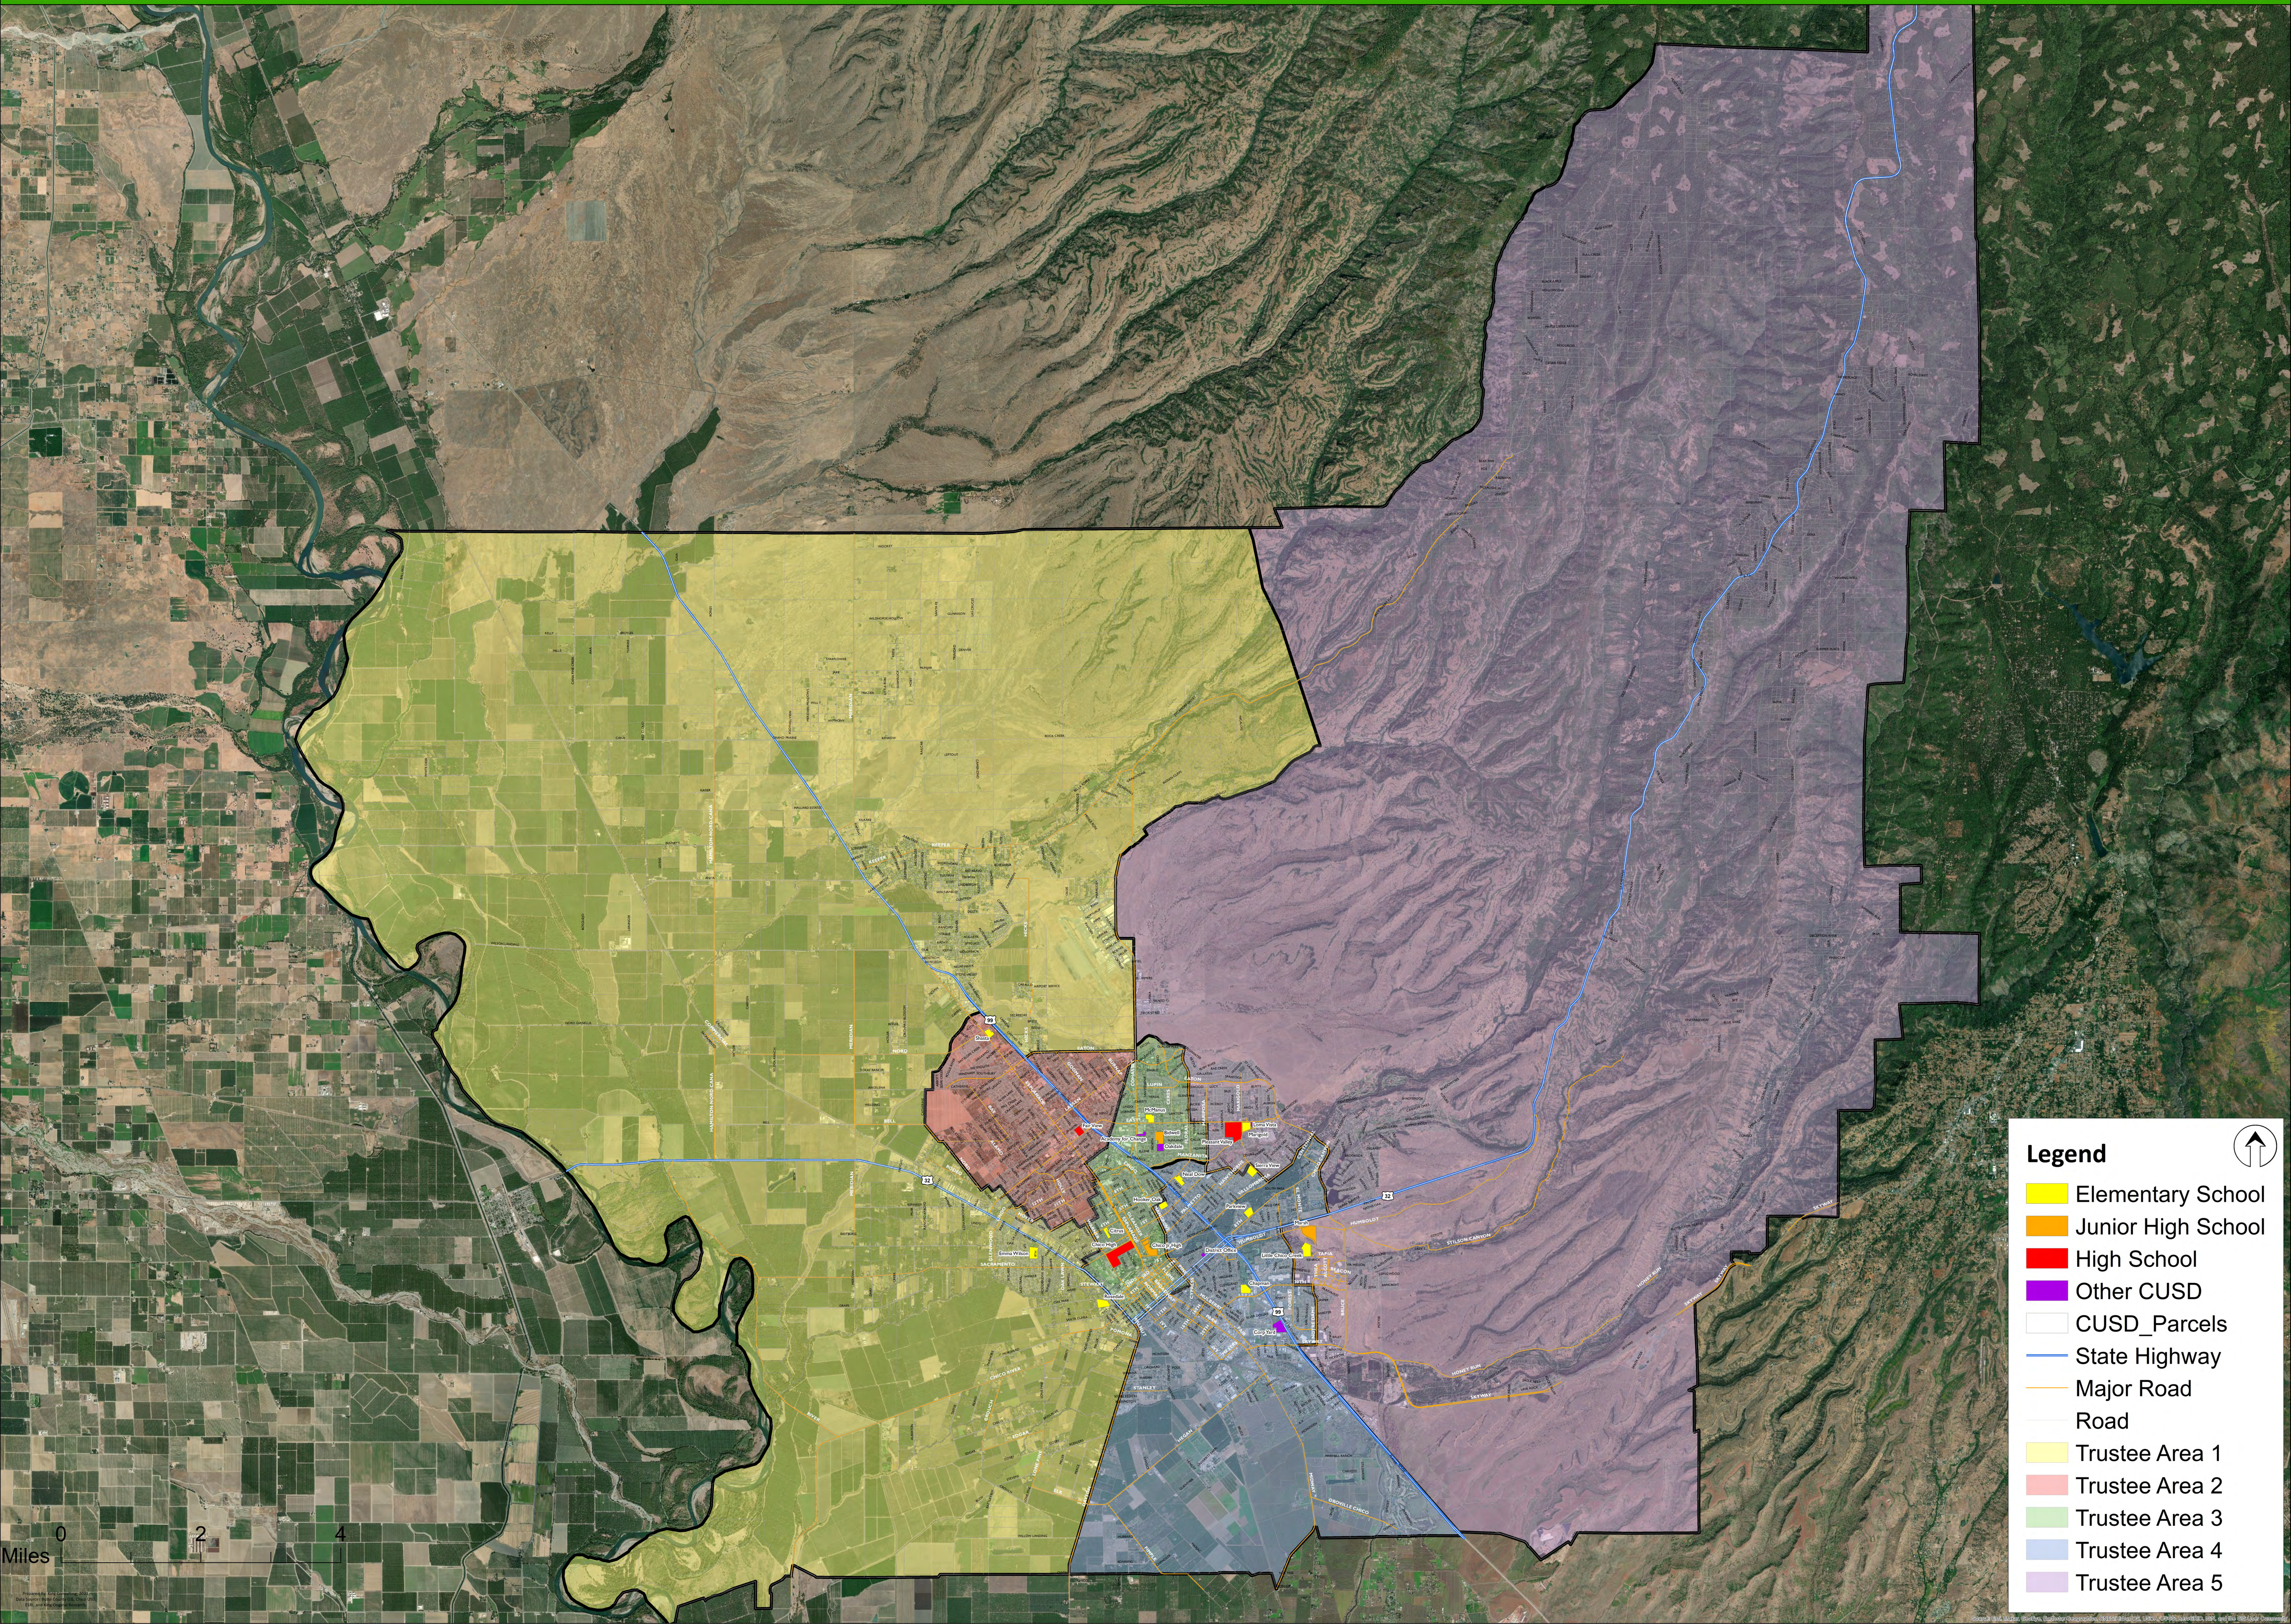

Trustee Area Map Option: Green

Chico Unified School District

Legend

- Elementary School
- Junior High School
- High School
- Other CUSD
- CUSD_Parcels
- State Highway
- Major Road
- Road
- Trustee Area 1
- Trustee Area 2
- Trustee Area 3
- Trustee Area 4
- Trustee Area 5

0 2 4
Miles