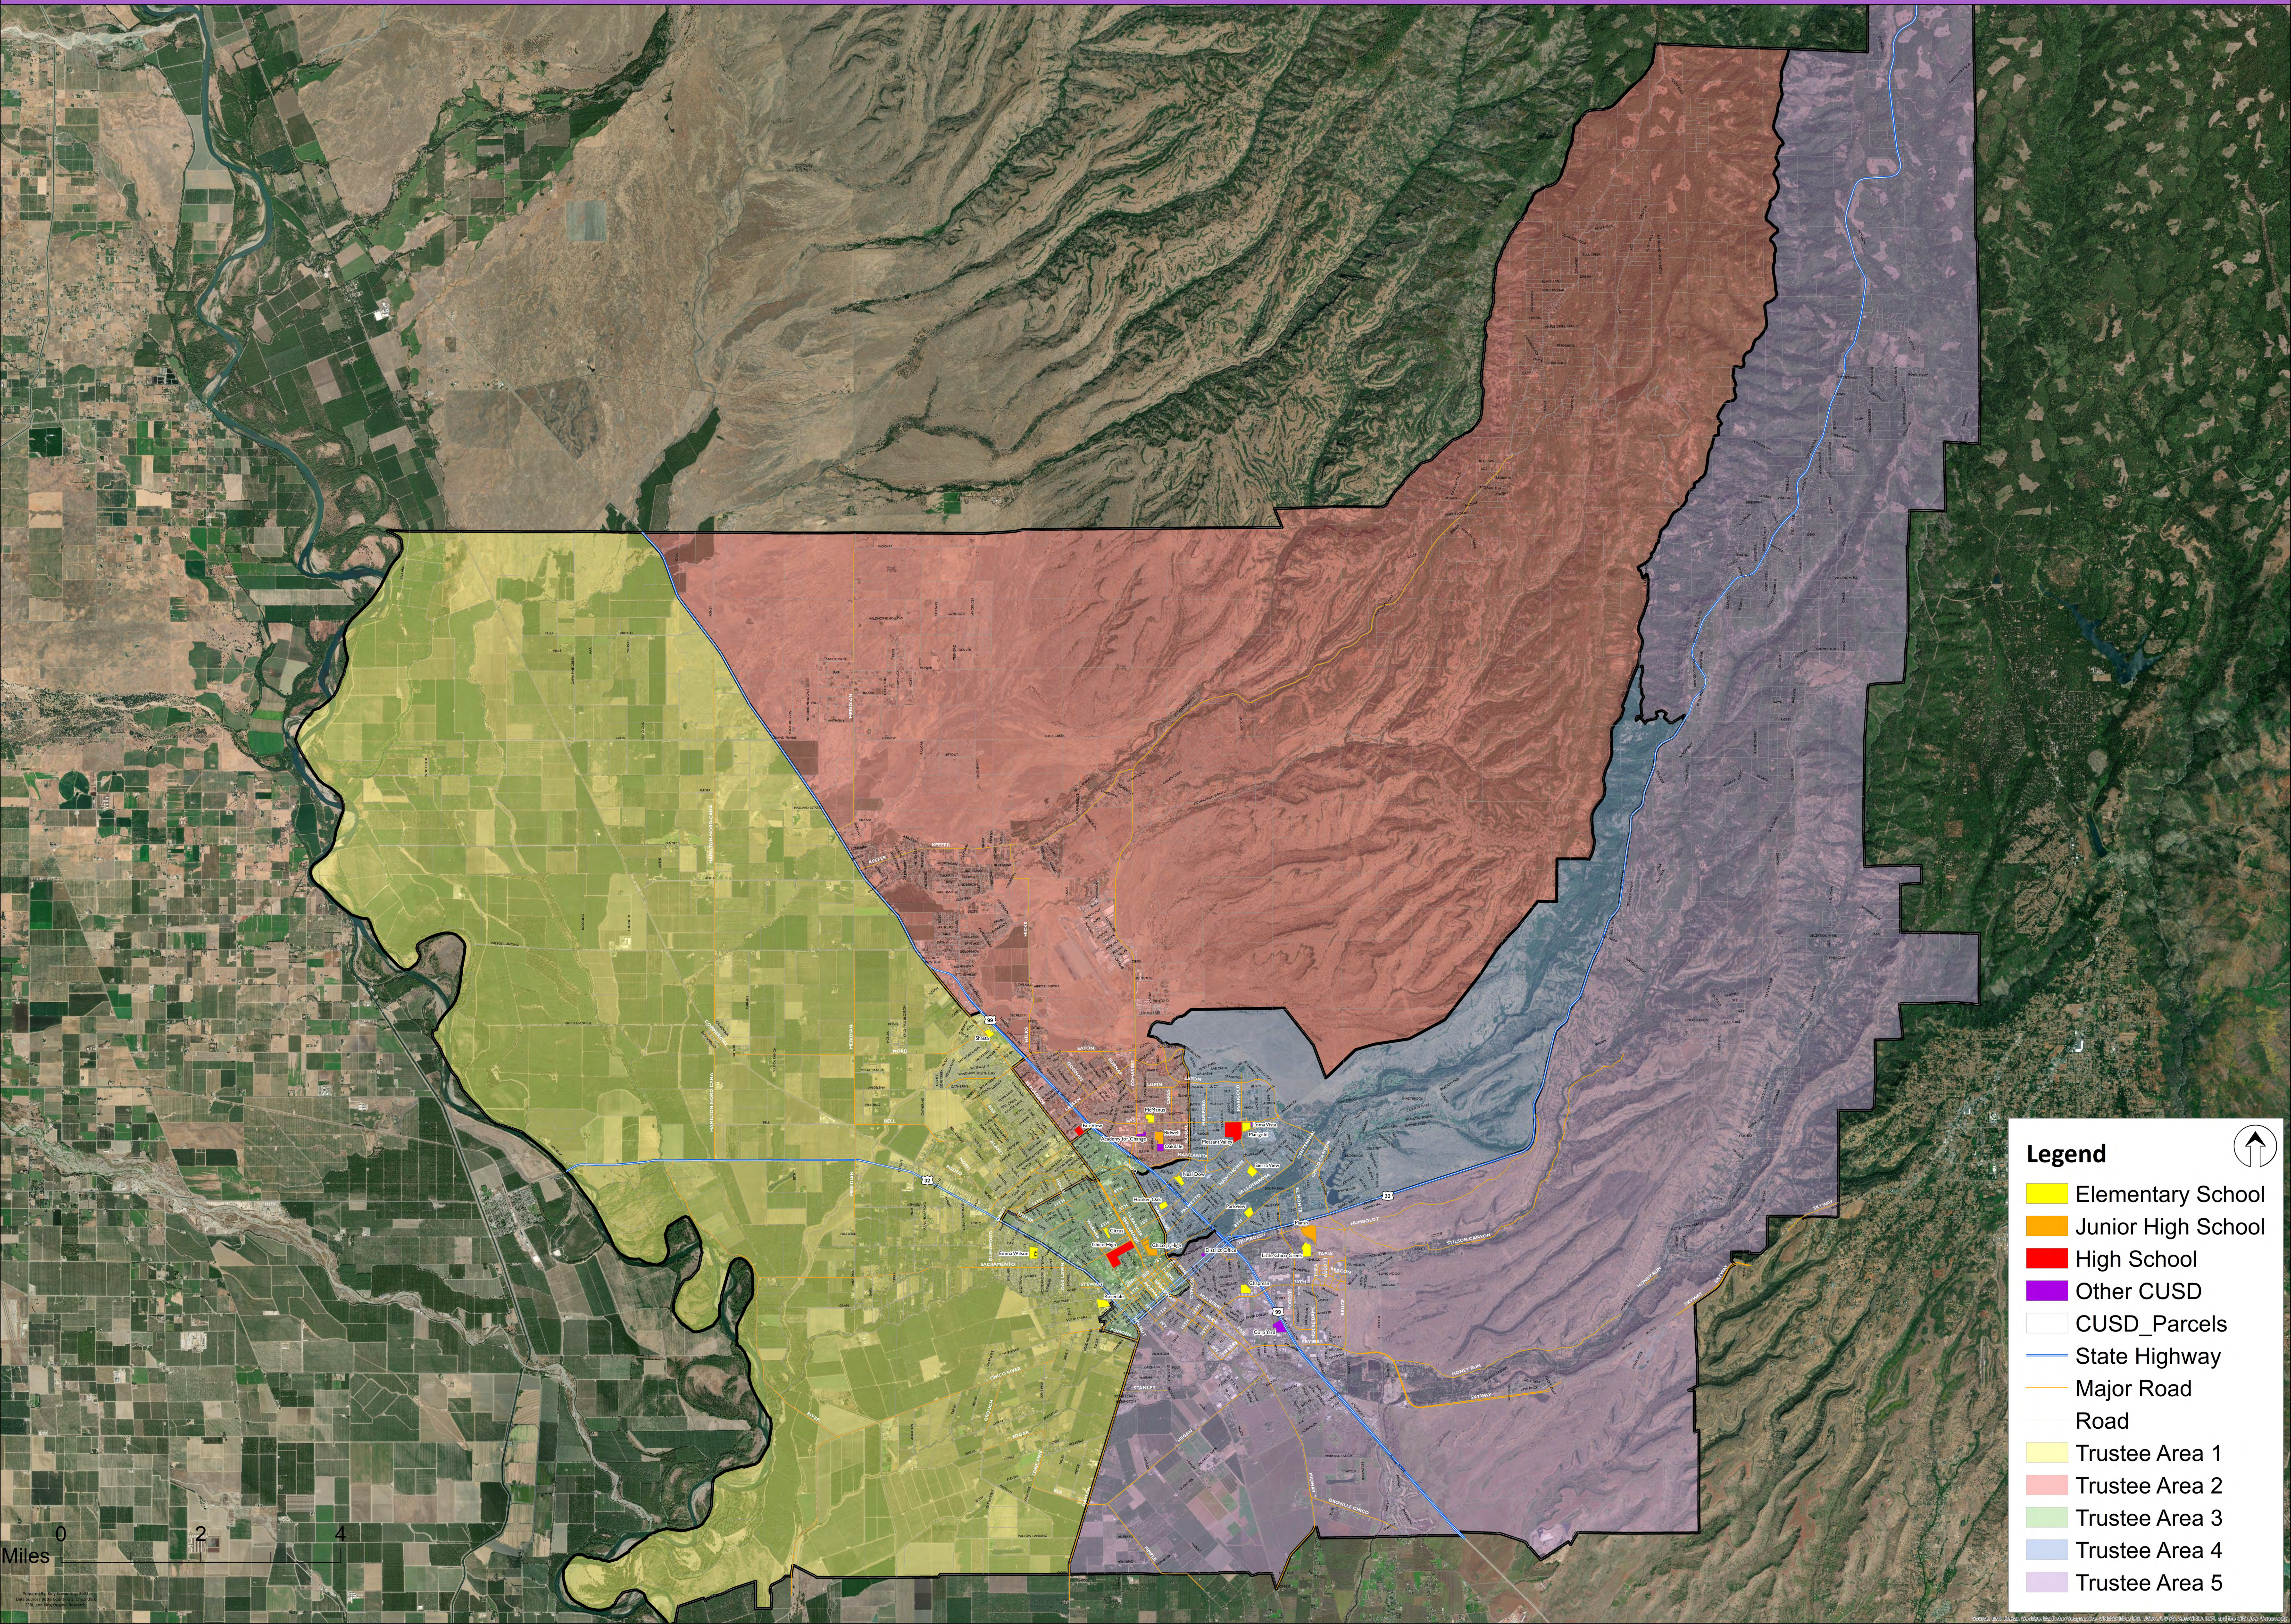

Trustee Area Map Option: Purple

Chico Unified School District

Legend

- Elementary School
- Junior High School
- High School
- Other CUSD
- CUSD_Parcels
- State Highway
- Major Road
- Road
- Trustee Area 1
- Trustee Area 2
- Trustee Area 3
- Trustee Area 4
- Trustee Area 5