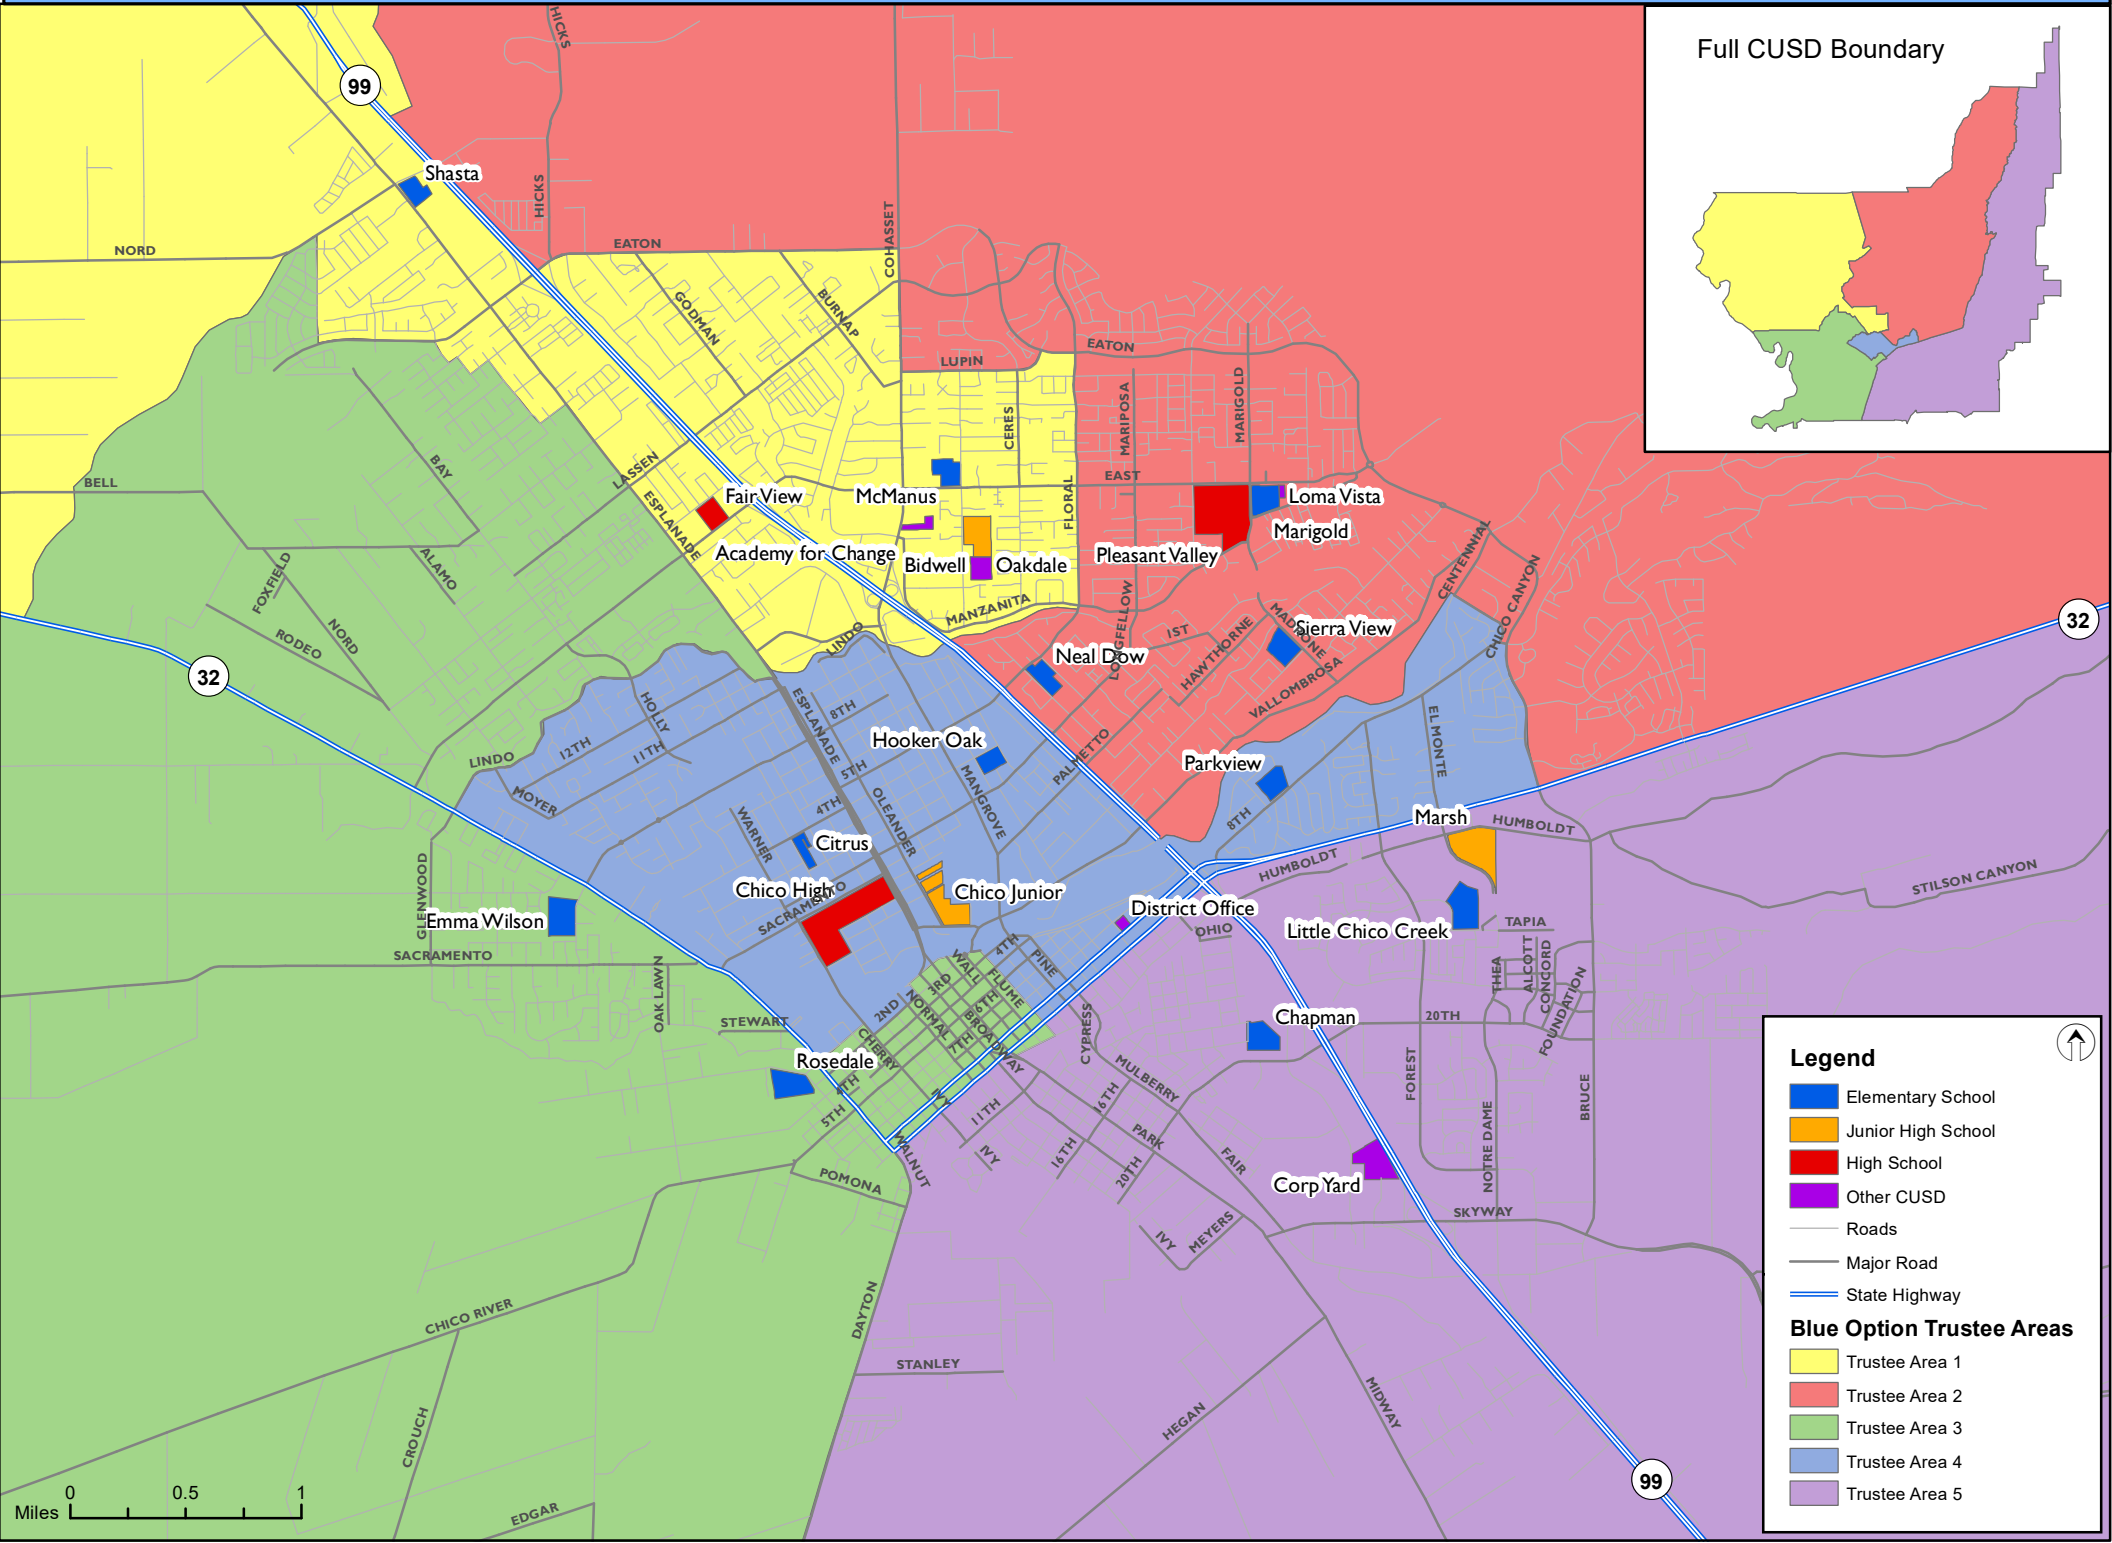

Draft Trustee Area Map Option: Blue

Chico Unified School District

Full CUSD Boundary

Legend

- Elementary School
- Junior High School
- High School
- Other CUSD
- Roads
- Major Road
- State Highway

Blue Option Trustee Areas

- Trustee Area 1
- Trustee Area 2
- Trustee Area 3
- Trustee Area 4
- Trustee Area 5